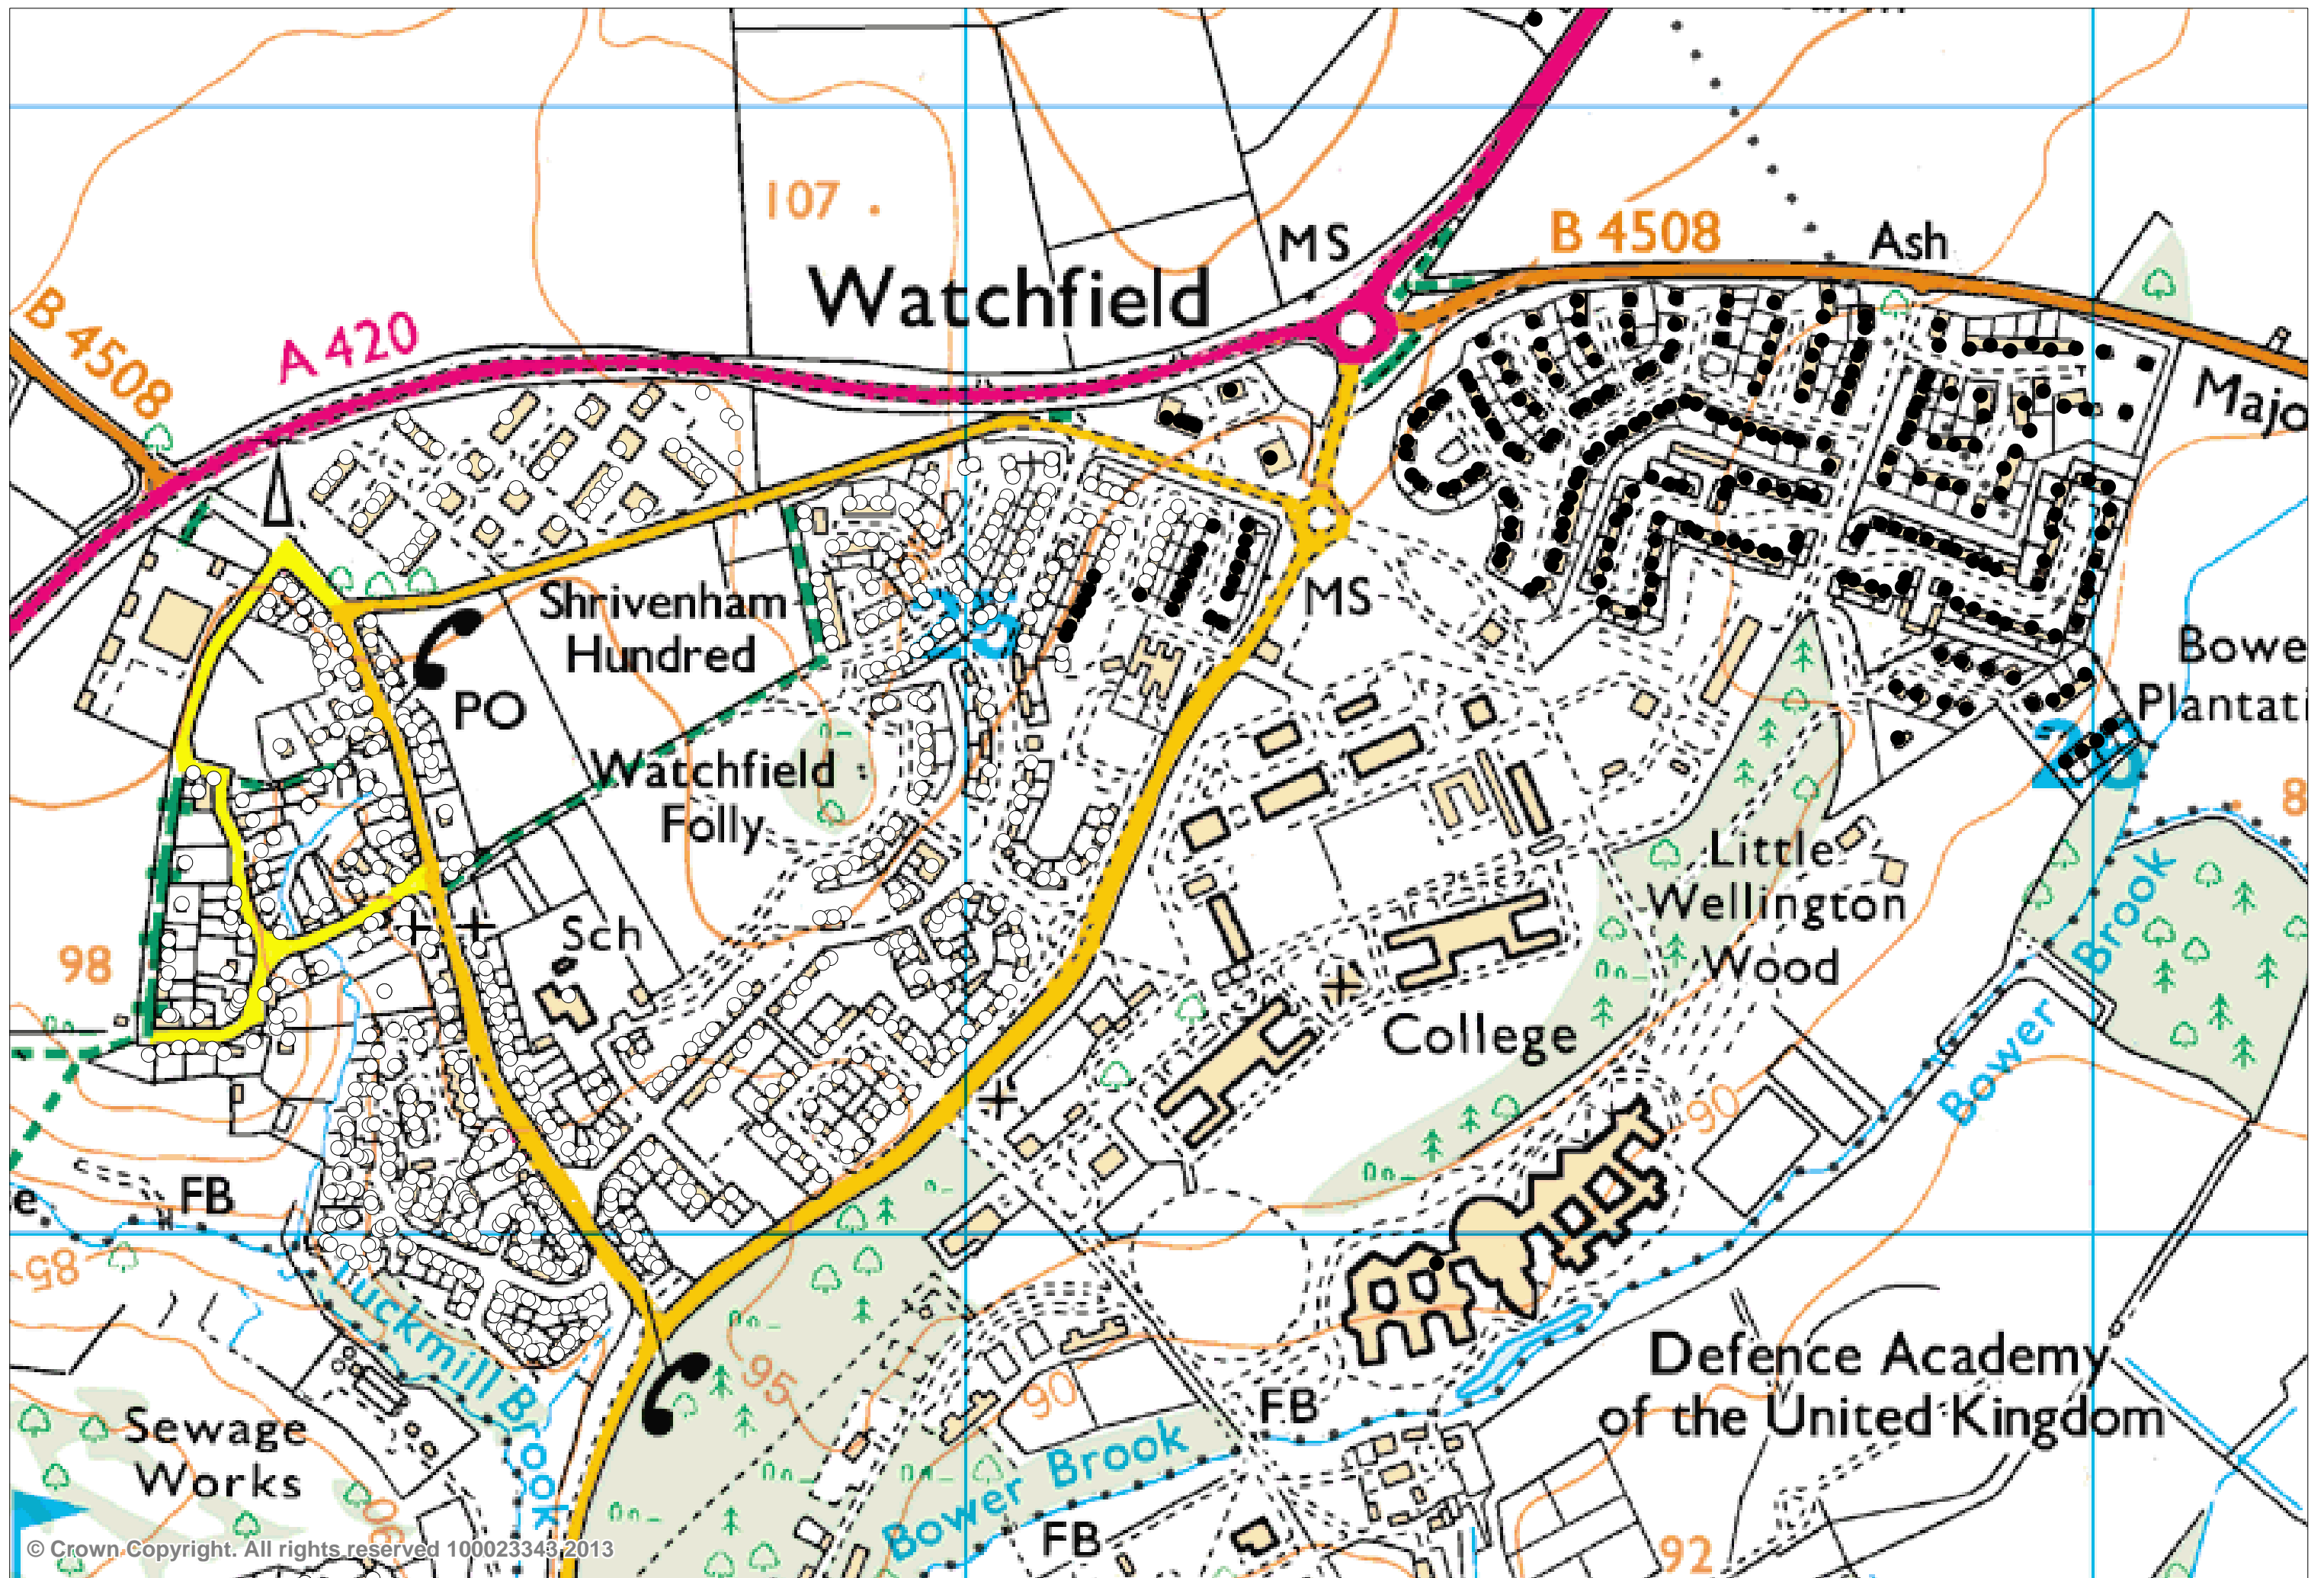

Addresses associated with Faringdon Community College (profile of Watchfield village)

## Key to map

Addresses marked with a black dot are closest to Faringdon Community College

Addresses marked with a white dot are closest to Highworth Warneford School (Swindon)