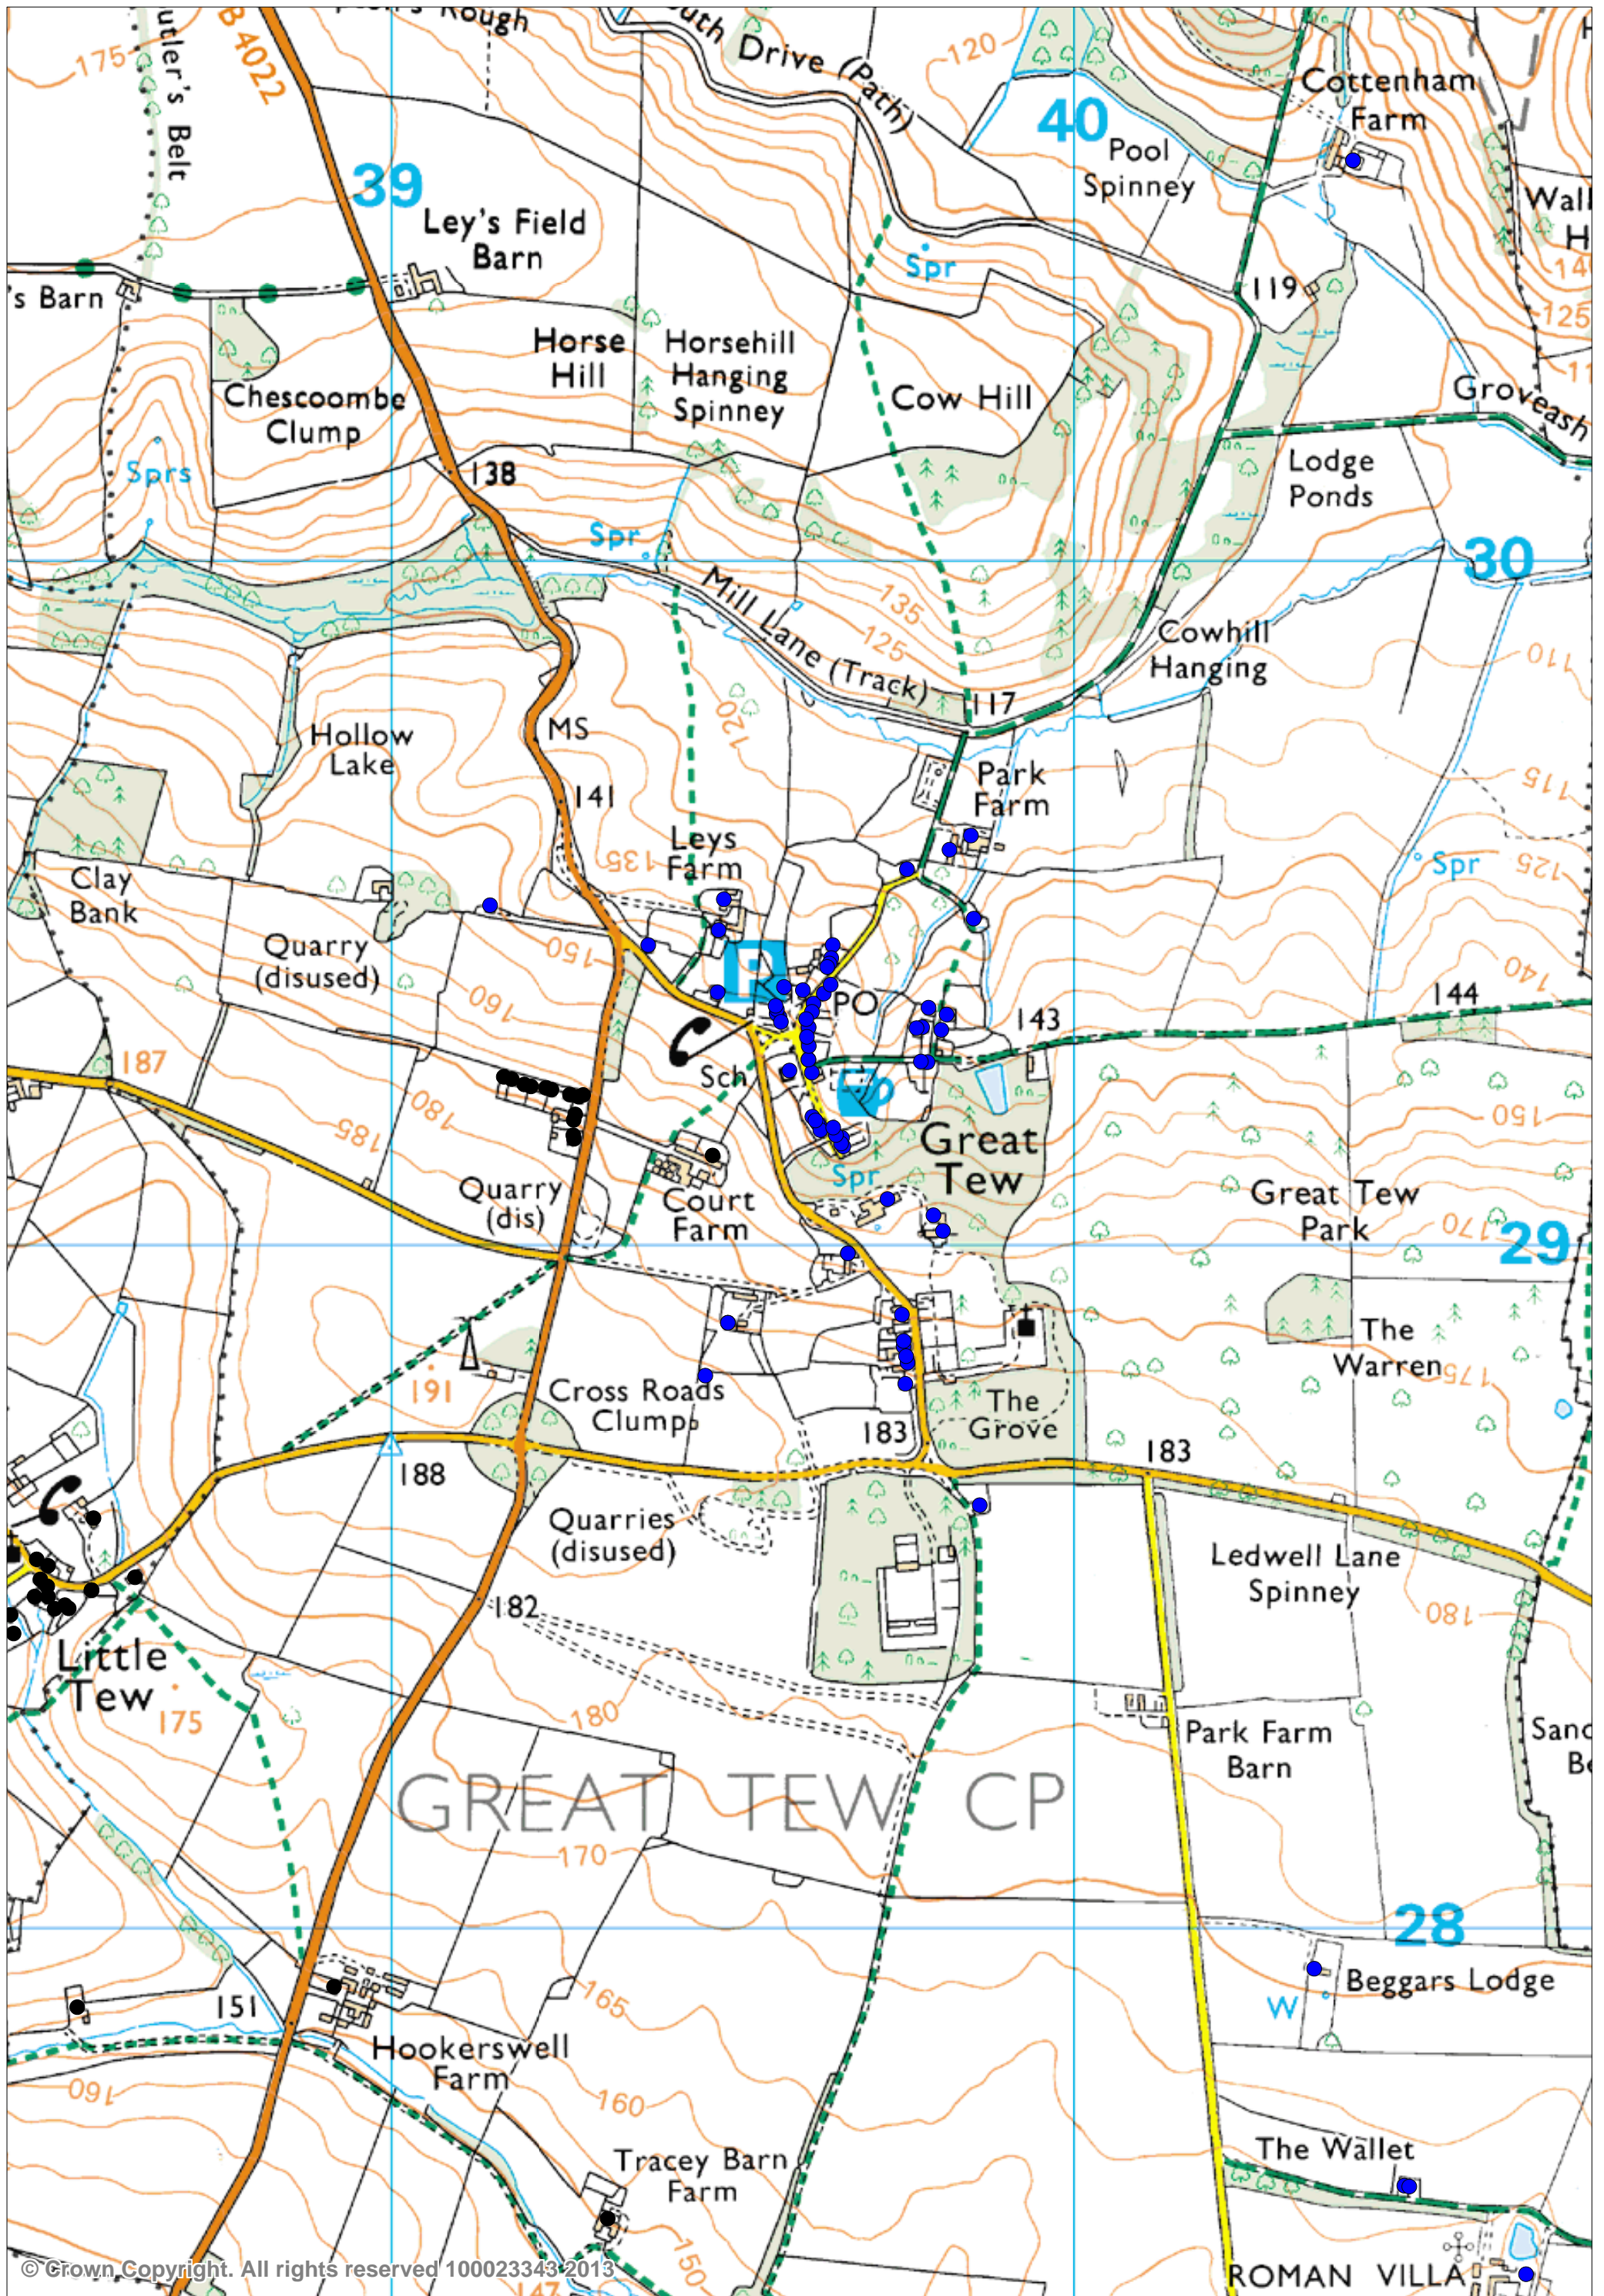

Addresses associated with Chipping Norton School (profile of Great Tew village)

Key to map

Addresses marked with a black dot are closest to Chipping Norton School

Addresses marked with a blue dot are closest to The Warriner School, Bloxham